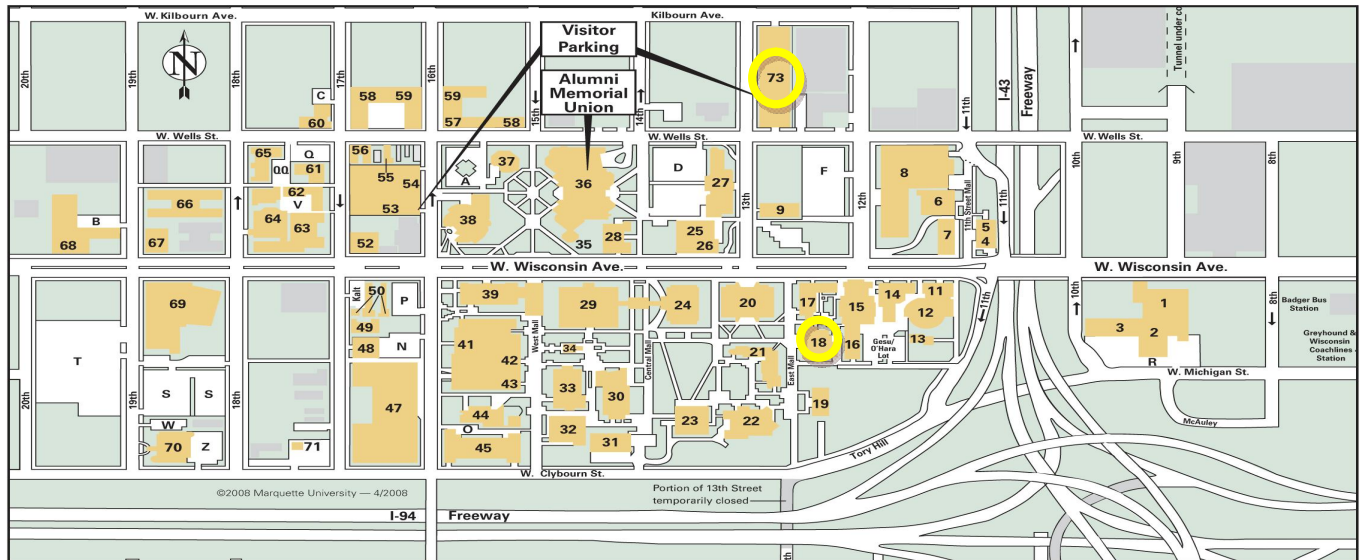

Marquette University Campus Map

Academic/Administrative Buildings

500 North Building	70
707 Building, College of Professional Studies	7
1700 Building	60
Academic Support Facility	62
Carpenter Tower	4
Clark Hall, College of Nursing	44
Coughlin Hall	21
Cramer Hall	41
Cudahy Hall	20
Dentistry, School of	69
Haggerty Hall, College of Engineering, & Olin Engineering Center	39
Helpfer Building	65
Holthusen Hall, Graduate School	26
Jesuit Residence	28
Johnston Hall, Diederich College of Communication	14
Krueger Child Care Center	61
Lalumiere Language Hall	23
Marquette Hall, Klingler College of Arts and Sciences	17
Marquette Neighborhood Health Center	67
O'Hara Hall	13
Public Safety	54
Schroeder Complex, College of Health Sciences, College of Education	42
Sensenbrenner Hall, Law School	11
Service Building	31
Service Garage	71

Parking Structures

16th Street Parking Structure	53
18th Street Parking Structure	64
Wells Street Parking Structure	73

Art/Entertainment/Recreation Facilities

Alumni Memorial Union, University Information & Visitors Center	36
Campus Town	59
Gymnasium, Marquette	45
Haggerty Museum of Art	19
Helpfer Tennis Stadium & Recreation Center	47
Helpfer Theatre	22

From the South

Take I-43 N to 10th and Michigan exit (when I-43N/I-94W splits). Continue on 10th Street to Wells Street and take a left (heading west). Follow Wells Street to the Wells Street parking structure on the north side of the street.

From the North

Take I-43 S to 11th and Highland Avenue exit. Continue on 11th Street to Wells Street and take a right (heading west). Follow Wells to the Wells Street parking structure on the north of Wells Street.